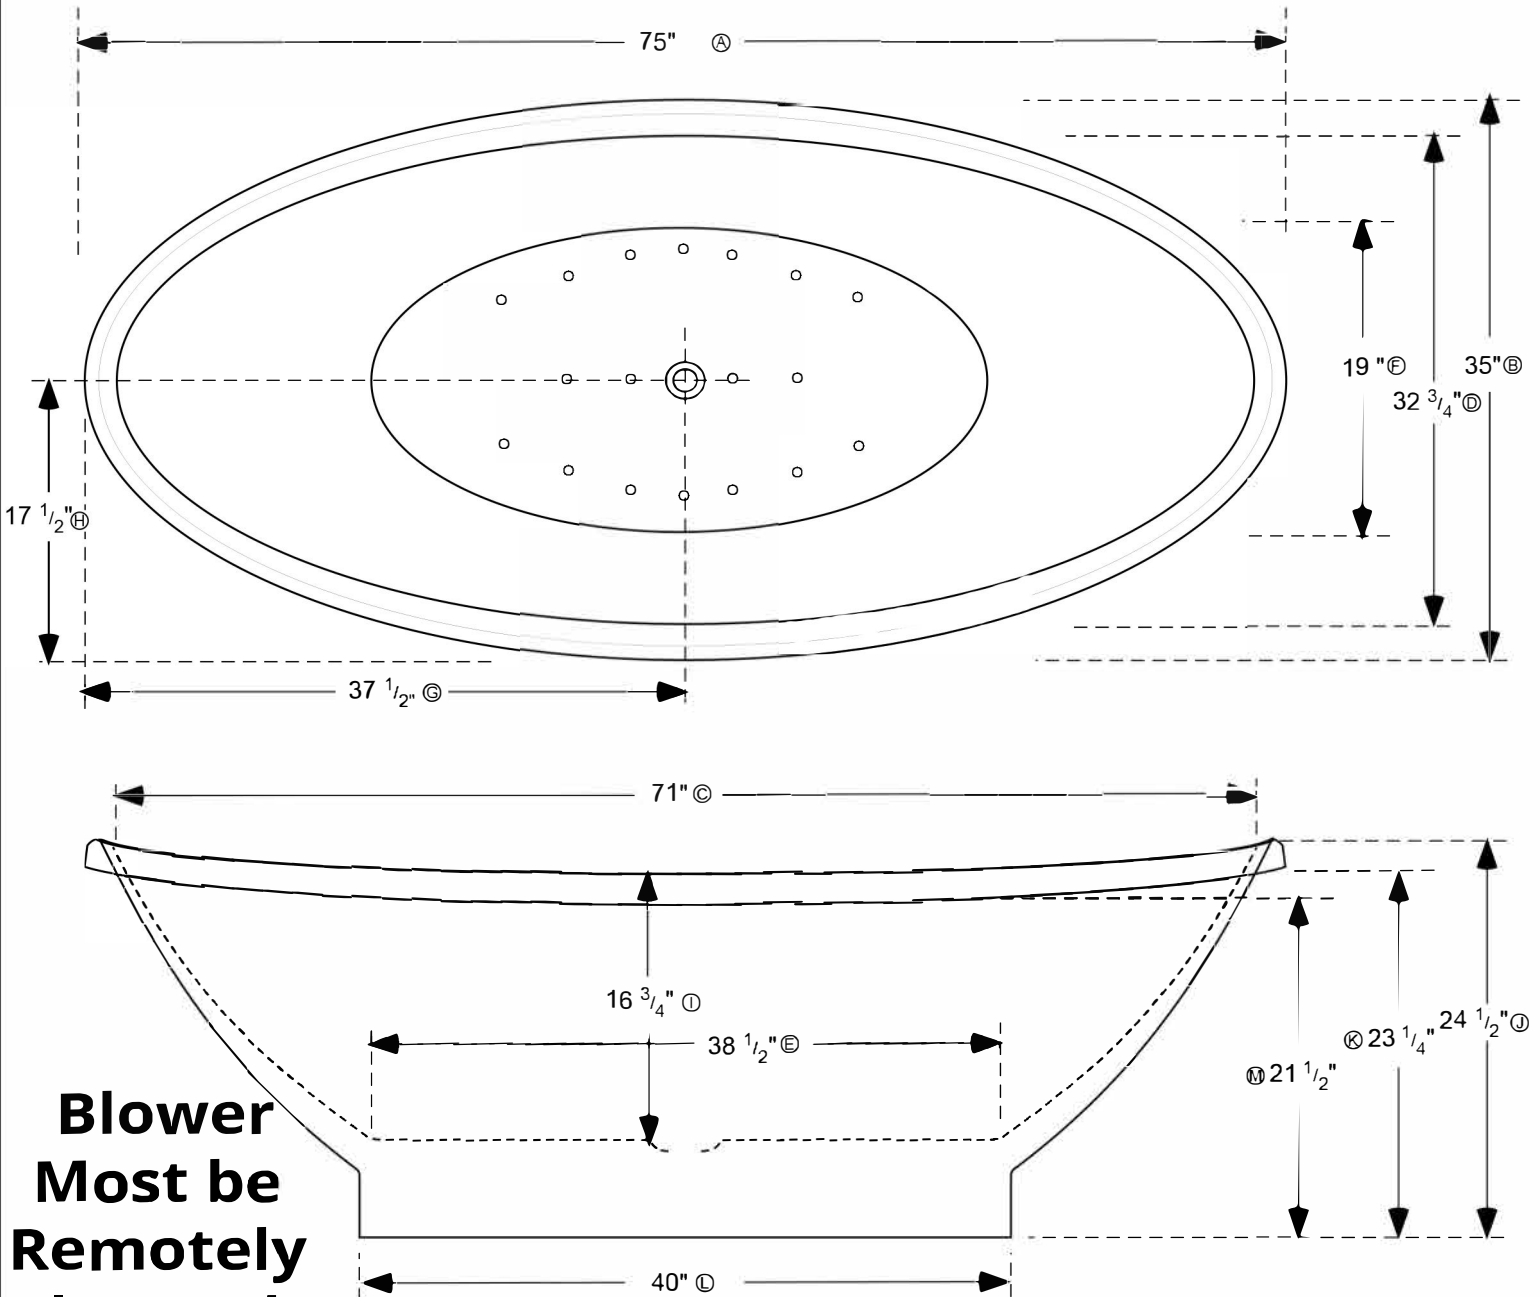

ALL SPECIFICATIONS VALID AS OF 05/25/2015
AND SUPERSEDES ALL PREVIOUS PUBLISHED DATA

AFS7535 ACRYLIC AIR BATH

- Ⓐ Total length of tub
- Ⓑ Total width of tub
- Ⓒ Inside length of tub at top
- Ⓓ Inside width of tub at top
- Ⓔ Inside length of tub floor
- Ⓕ Inside width of tub floor
- Ⓖ End of tub to center of drain
- Ⓗ Side of tub to center of drain
- Ⓙ Top of tub to tub floor at deepest point
- Ⓚ Top of tub at highest point to bottom of tub base
- Ⓛ Bottom of tub lip at end to bottom of base
- Ⓜ Bottom of tub lip at middle to bottom of tub base

**Blower
Must be
Remotely
located**

Measurements are plus or minus 1/2", and are subject to change without notice.
This data sheet supersedes all specifications published prior to this publication date.