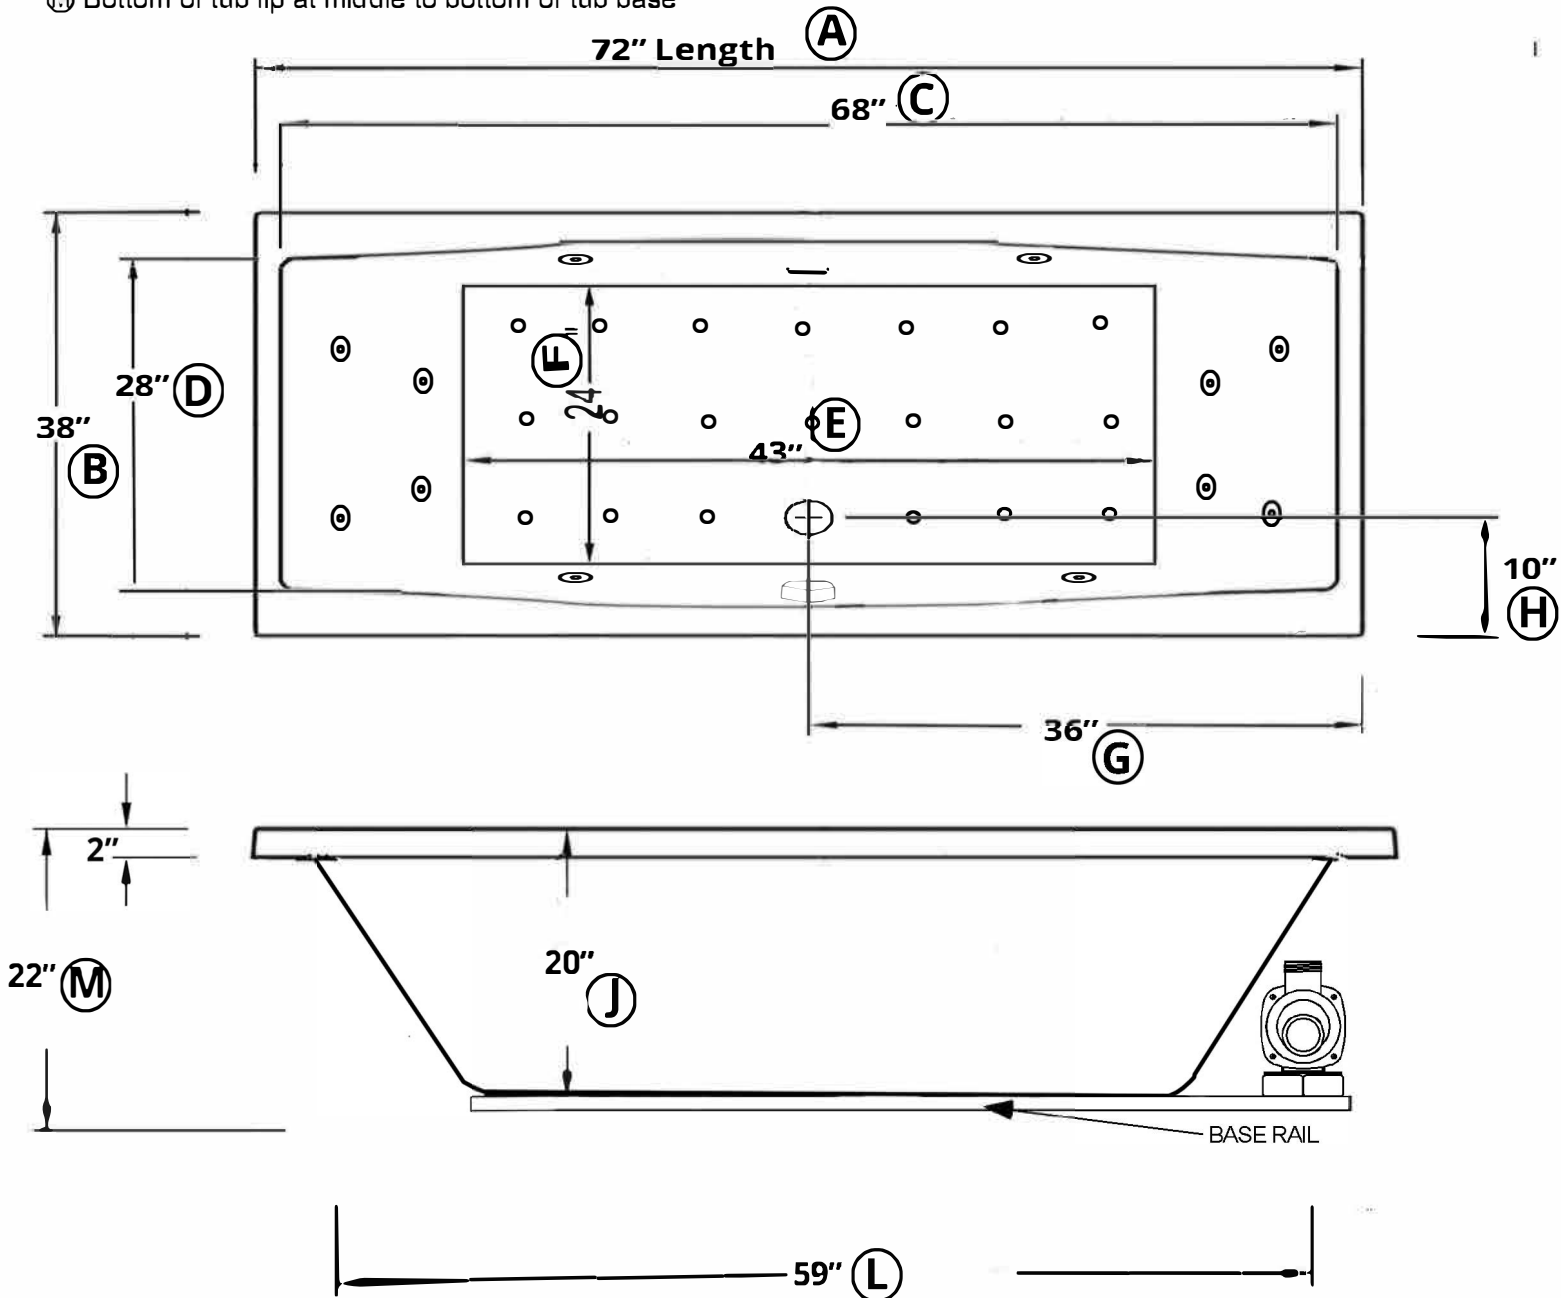

ALL SPECIFICATIONS VALID AS OF 05/25/2015
AND SUPERSEDES ALL PREVIOUS PUBLISHED DATA

C7238

- Ⓐ Total length of tub
- Ⓑ Total width of tub
- Ⓒ Inside length of tub at top
- Ⓓ Inside width of tub at top
- Ⓔ Inside length of tub floor
- Ⓕ Inside width of tub floor
- Ⓖ End of tub to center of drain
- Ⓗ Side of tub to center of drain
- Ⓙ Top of tub to tub floor at deepest point
- Ⓚ Top of tub at highest point to bottom of tub base
- Ⓛ Bottom of tub lip at end to bottom of base
- Ⓜ Bottom of tub lip at middle to bottom of tub base

Measurements are plus or minus 1/2", and are subject to change without notice.
This data sheet supersedes all specifications published prior to this publication date.