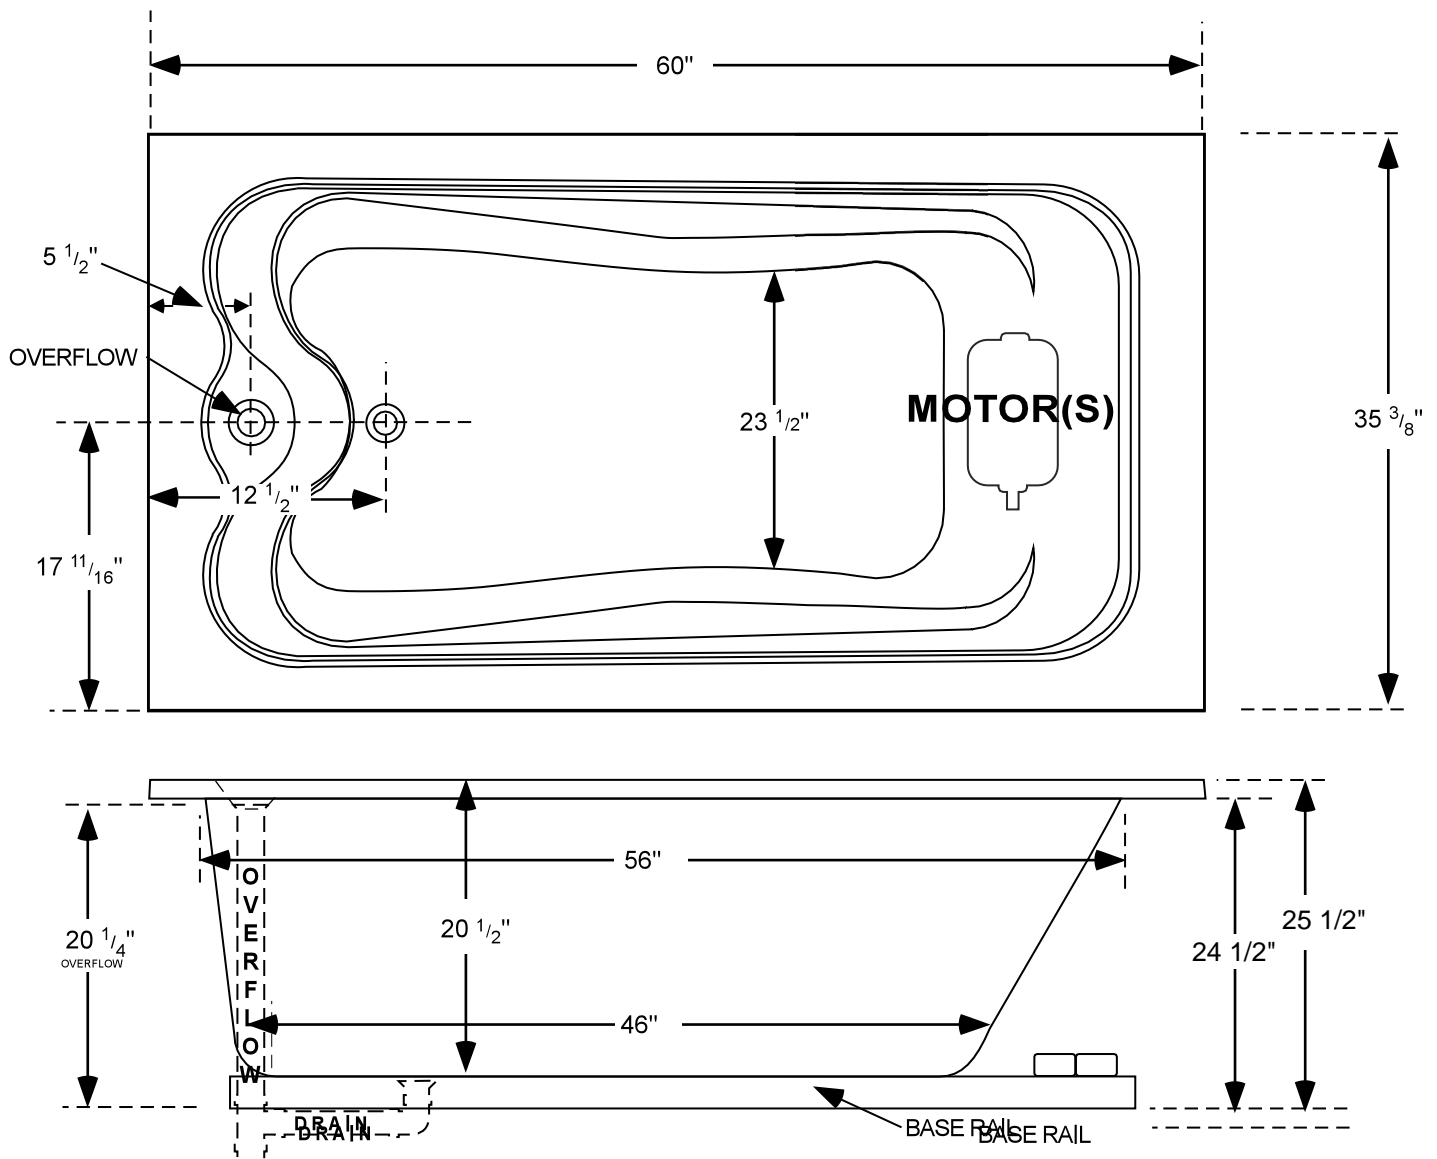

# 6036

## L=60 3/4" W=35 3/8"

**RECOMMEND DO NOT BUILD TUB SURROUND PRIOR TO DELIVERY**  
MANUFACTURER NOT RESPONSIBLE FOR ERRORS IN CONSTRUCTION OF  
TUB SURROUND BUILT PRIOR TO RECEIVING TUB.  
SEE INSTALLATION BOOKLET.

All measurements are plus or minus 1", and are subject to change without notice.