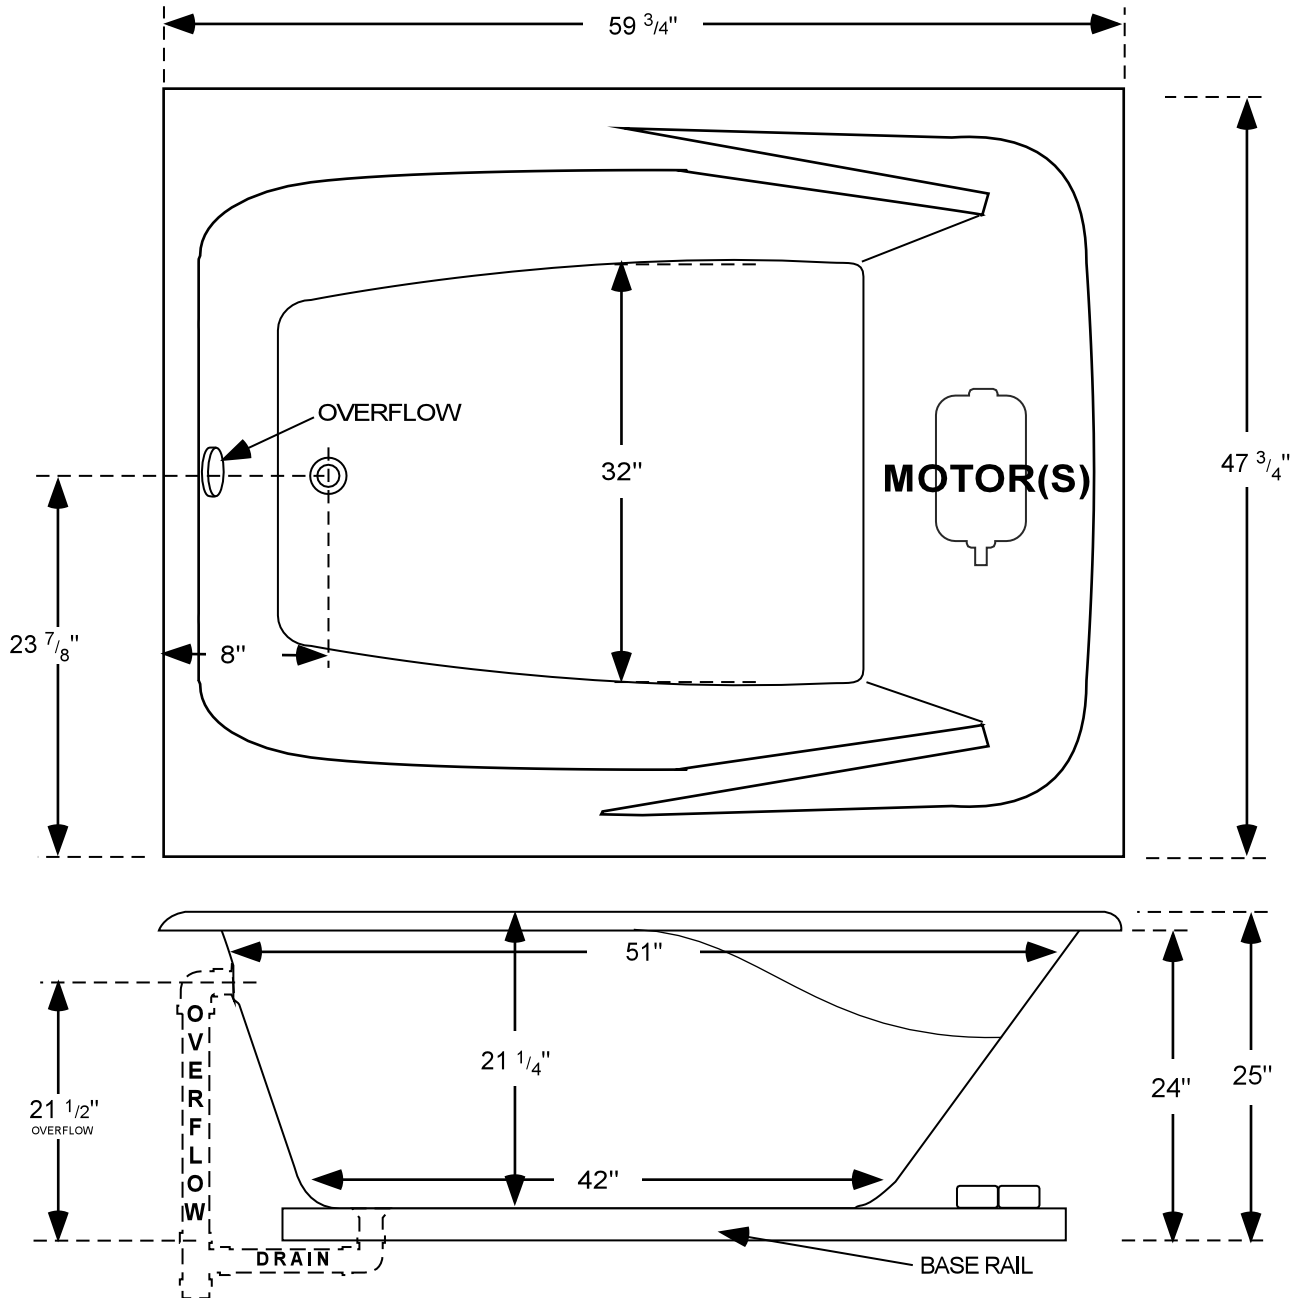

## L=59 3/4" W=47 3/4"

**RECOMMEND DO NOT BUILD TUB SURROUND PRIOR TO DELIVERY**  
MANUFACTURER NOT RESPONSIBLE FOR ERRORS IN CONSTRUCTION OF  
TUB SURROUND BUILT PRIOR TO RECEIVING TUB.  
SEE INSTALLATION BOOKLET.

All measurements are plus or minus 1", and are subject to change without notice.