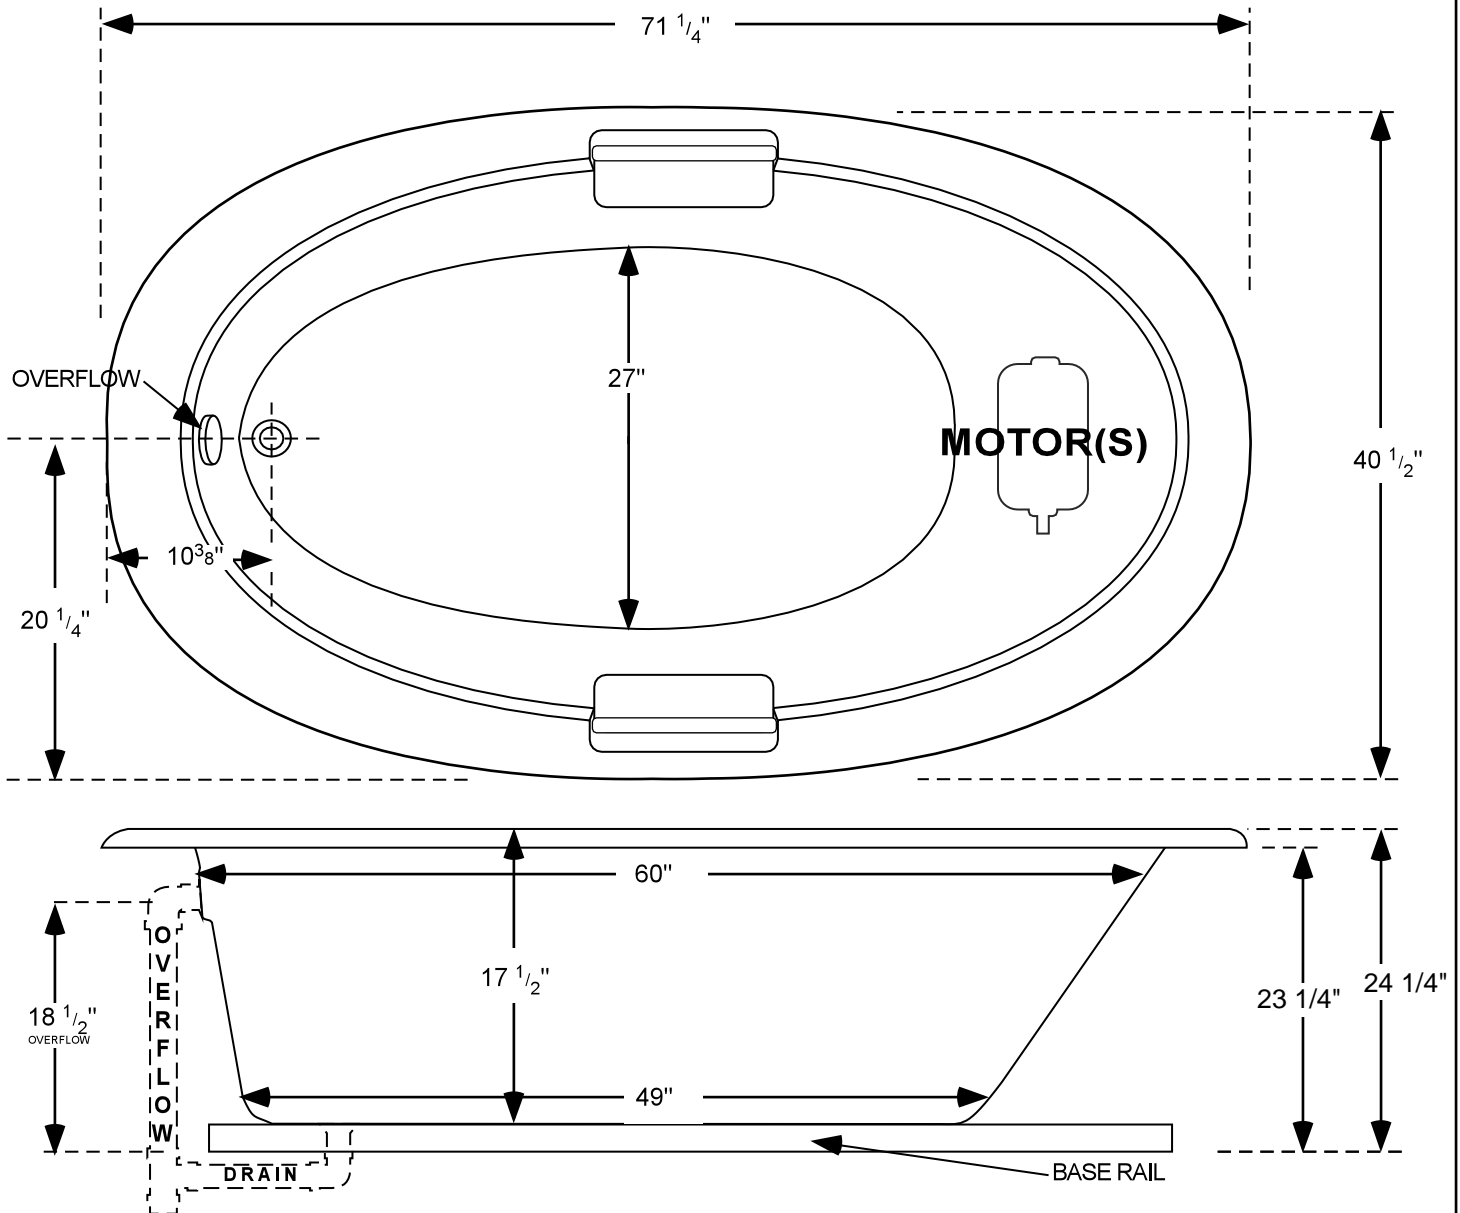

## L=79 1/4" W=40 1/2"

**RECOMMEND DO NOT BUILD TUB SURROUND PRIOR TO DELIVERY**  
MANUFACTURER NOT RESPONSIBLE FOR ERRORS IN CONSTRUCTION OF  
TUB SURROUND BUILT PRIOR TO RECEIVING TUB.  
SEE INSTALLATION BOOKLET.

All measurements are plus or minus 1", and are subject to change without notice.