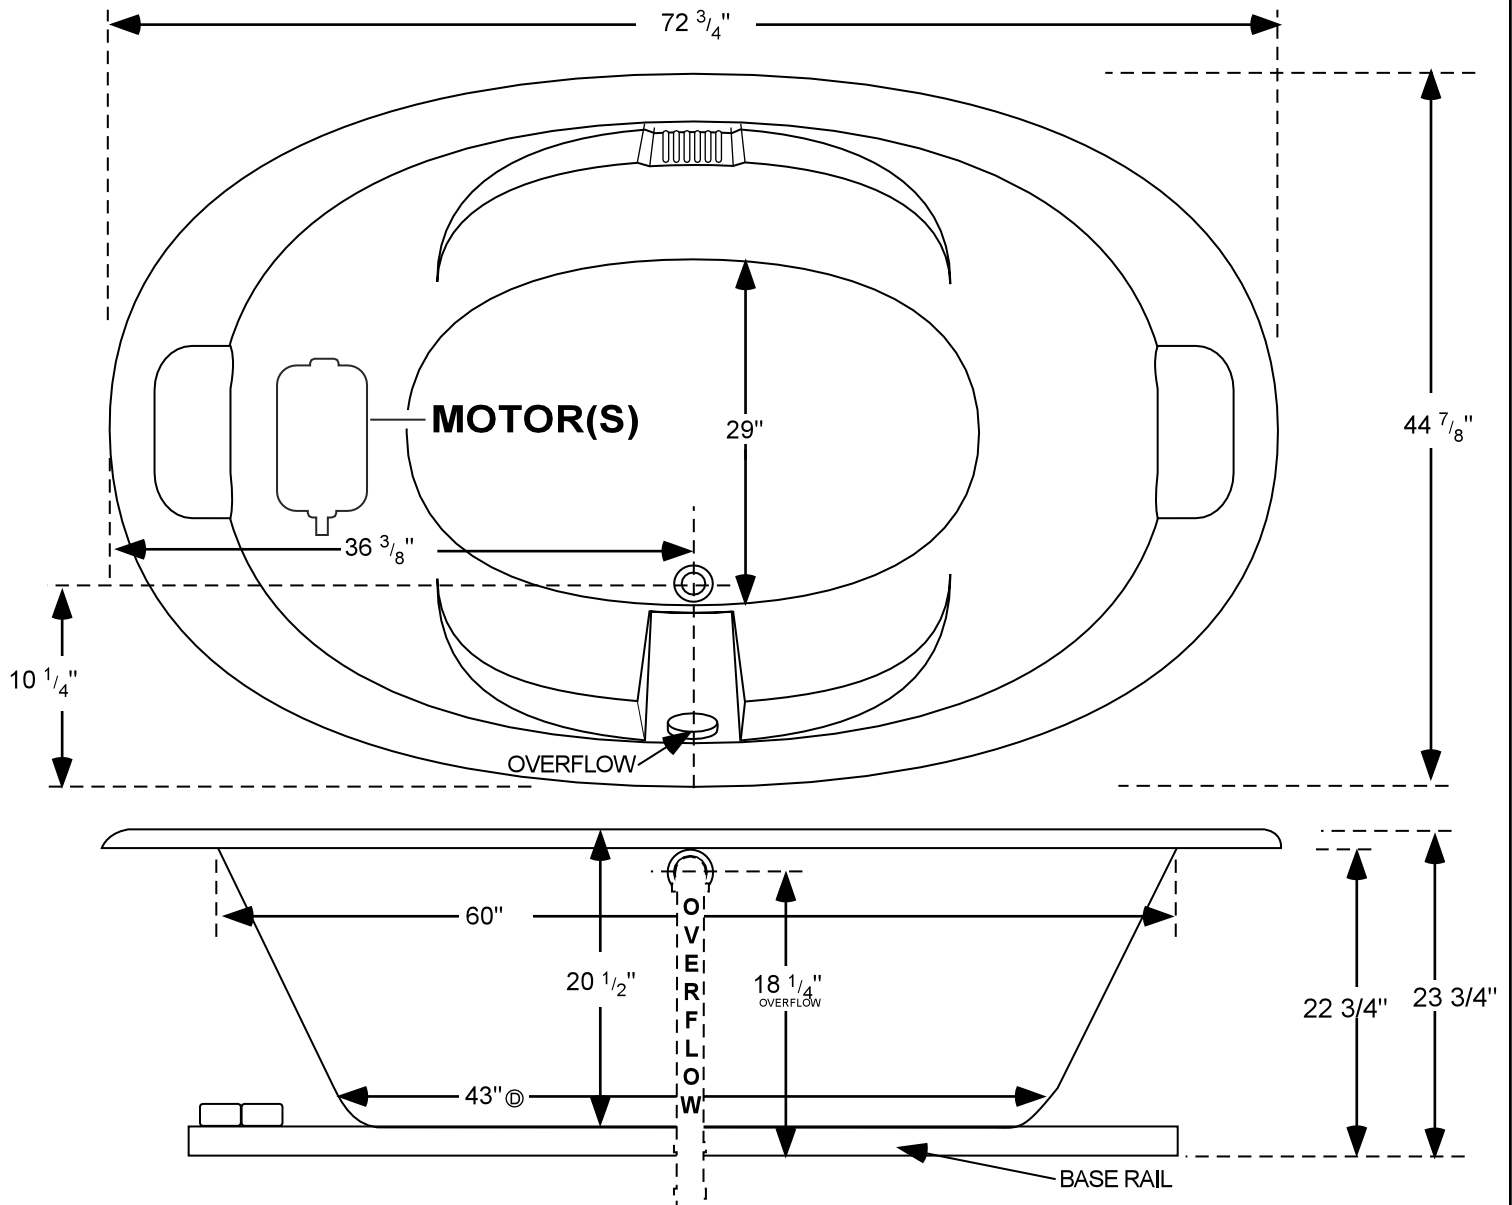

7344

L=72 3/4" W=44"

RECOMMEND DO NOT BUILD TUB SURROUND PRIOR TO DELIVERY
MANUFACTURER NOT RESPONSIBLE FOR ERRORS IN CONSTRUCTION OF
TUB SURROUND BUILT PRIOR TO RECEIVING TUB.
SEE INSTALLATION BOOKLET.
All measurements are plus or minus 1", and are subject to change without notice.